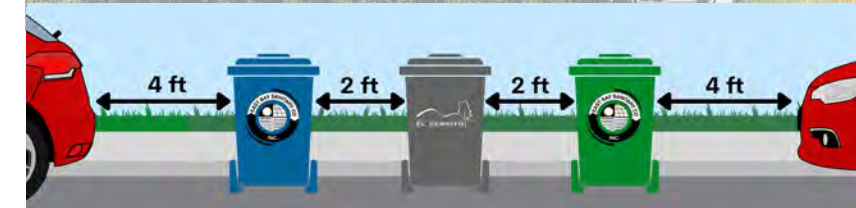

CITY OF EL CERRITO RESIDENTIAL GARBAGE, RECYCLING, & ORGANIC RECYCLING SERVICES

Cart Set Out & Curbside Information

- Garbage, recycling, and organic waste are collected every week. See El-Cerrito.org/rates and Ebsan.com for rates.
- Carts should be placed on the street with the wheels against the curb by 6am on your collection day.
- Carts must be removed from curb by midnight on collection day.
- Leave 2 feet between carts and place them 4 feet from cars, power poles, mail boxes, trees or other objects.
- Bungee cords must be removed by 6am on collection day.
- Do not overfill carts; lids should close and material should move freely within the cart. Overage fees may apply if over-flowing. Materials placed outside of the carts will not be picked up.
- Sort properly (see inside brochure). Recycling and organic carts containing garbage may be subject to contamination charges.
- Holiday Schedule: Curbside collection occurs on all holidays except Christmas Day and New Year's Day. If those holidays fall on a regular collection day, then collection for that day and all following days in that week will occur one day later than usual.