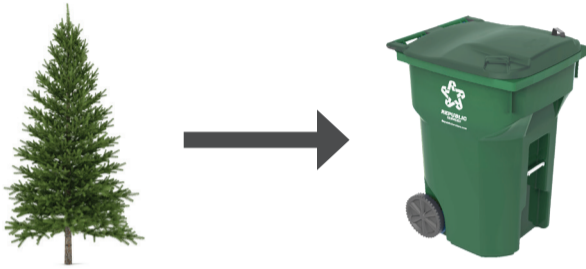

Compostable Holiday Treecycling & Non-Compostable Tree Disposal Options

For San Pablo, Hercules, Pinole, Unincorporated West Contra Costa County, Crockett-Tormey-Port Costa, Rodeo

1. Curbside Collection

On any of your regular organic waste collection days, cut your natural, un-flocked, and un-decorated holiday tree to fit in your organic cart. Trees must be 6 feet or less in diameter and cut into 3-foot lengths. Remove stand and all decorations. Artificial, flocked and ornament-contaminated trees are not compostable. Cut or trim to fit in the brown or black trash cart and set out on any regular trash collection day.

Natural trees go in your organic waste cart